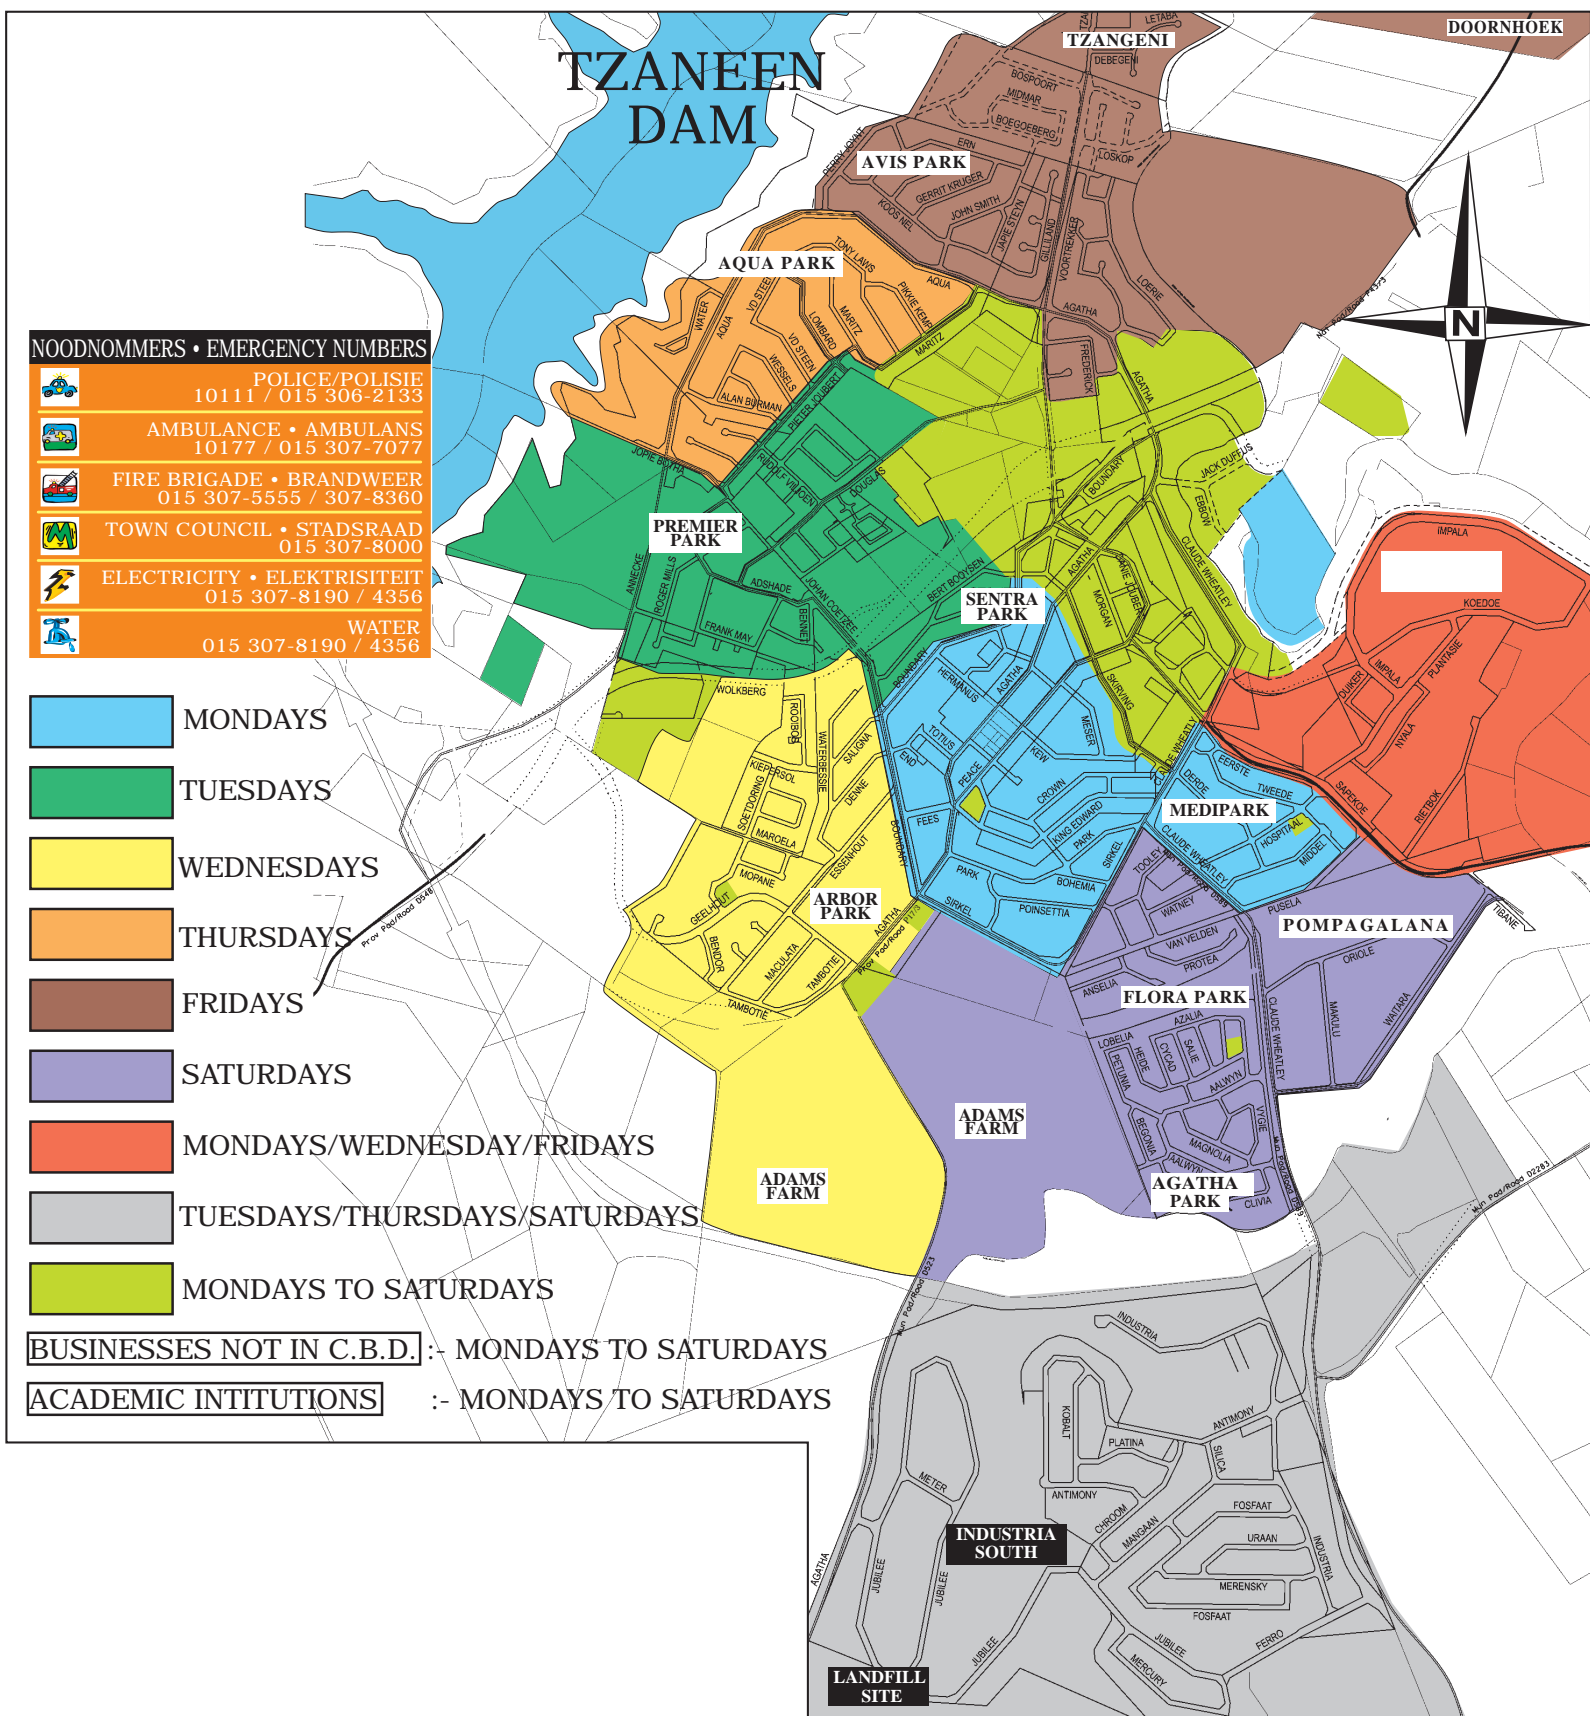

TZANEEN SOLID WASTE MAP

REFUSE REMOVAL PROGRAM 2008/9
This is how it works. See reverse side

VULLISVERWYDERINGSPROGRAM 2008/9
Dit is hoe dit werk. Sien keersy